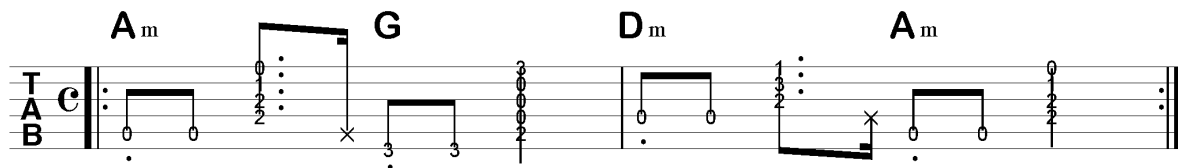

DANI CALIFORNIA RED HOT CHILLI PEPPERS

verse + intro strumming:

[Intro]

(drums)

| Am G | Dm Am | Am G | Dm Am |

[Verse 1]

Am G
Getting born in the state of Mississippi,
Dm Am
Her Poppa was a copper and her Momma was a hippie
Am G
In Alabama she would swing a hammer,
Dm Am
Price you gotta pay when you break the panorama
Am G Dm Am
She never knew that there was anything more than poor,
Am G Dm Am
What in the world does your company take me for?

[Instrumental]

| **Am G** | **Dm Am** | **Am G** | **Dm Am** |

[Verse 3]

Am G
She's a lover, baby and a fighter,
Dm Am
Shoulda seen it coming when it got a little brighter,
Am G
With a name like "Dani California",
Dm Am
Day was gonna come when I was gonna mourn ya,
Am G Dm Am
A little loaded, she was stealing another breath
Am G Dm
I love my baby to death