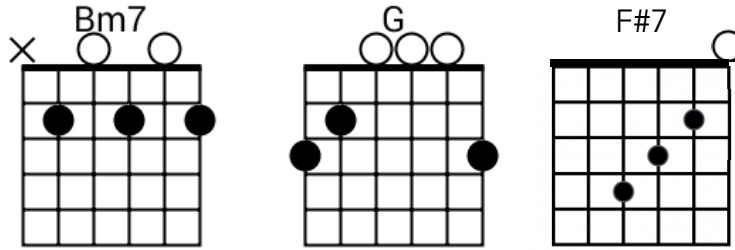

[Middle 8]

Bm   **G**   **F#**
Who knew the other side of you?

Bm   **G**   **F#**
Who knew that others died to prove?

Bm   **G**   **F#**
Too true to say goodbye to you

Bm
Too true to say, say, say, say

[Verse 4]

Am   **G**
Push the fader, gifted animator,

Dm   **Am**
One for the now and eleven for the later,

Am   **G**
Never made it up to Minnesota,

Dm   **Am**
North Dakota man was a gunnin' for the quota

Am   **G**   **Dm**   **Am**
Down in the Badlands she was saving the best for last,

Am   **G** | **Dm** | **E7**
It only hurts when I laugh; gone too fast

[Chorus]

[Outro Solo]

| **F C** | **Dm G** | **F C** | **Dm G** |
| **F C** | **Dm G** | **F C** | **Dm G** |
| **Dm** |
| **F C** | **Dm G** | **F C** | **Dm G** |
| **F C** | **Dm G** |
| **F C** | **Dm**