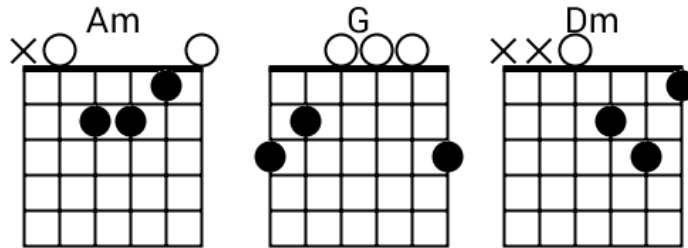

DANI CALIFORNIA RED HOT CHILLI PEPPERS

verse + intro strumming:

[Intro]

(drums)

| Am G | Dm Am | Am G | Dm Am |

[Verse 1]

Am G
Getting born in the state of Mississippi,
Dm Am
Her Poppa was a copper and her Momma was a hippie
Am G
In Alabama she would swing a hammer,
Dm Am
Price you gotta pay when you break the panorama
Am G Dm Am
She never knew that there was anything more than poor,
Am G Dm Am
What in the world does your company take me for?

[Verse 2]

Am G
Black bandana, sweet Louisiana,
Dm Am
Robbin' on a bank in the state of Indiana,
Am G
She's a runner, rebel and a stunner,
Dm Am
On her merry way sayin', "baby whatcha gonna"
Am G Dm Am
Lookin' down the barrel of a hot metal .45,
Am G Dm
Just another way to survive

chorus and middle 8 strumming:
(all downstrokes)

[Chorus]

F C Dm
California, Rest In Peace,
G F C Dm
Simultaneous release,
G F C Dm
California, show your teeth,
G F C Dm
She's my priestess, I'm your priest, yeah, yeah

[Instrumental]

| **Am G** | **Dm Am** | **Am G** | **Dm Am** |

[Verse 3]

Am G
She's a lover, baby and a fighter,
Dm Am
Shoulda seen it coming when it got a little brighter,
Am G
With a name like "Dani California",
Dm Am
Day was gonna come when I was gonna mourn ya,
Am G Dm Am
A little loaded, she was stealing another breath
Am G Dm
I love my baby to death